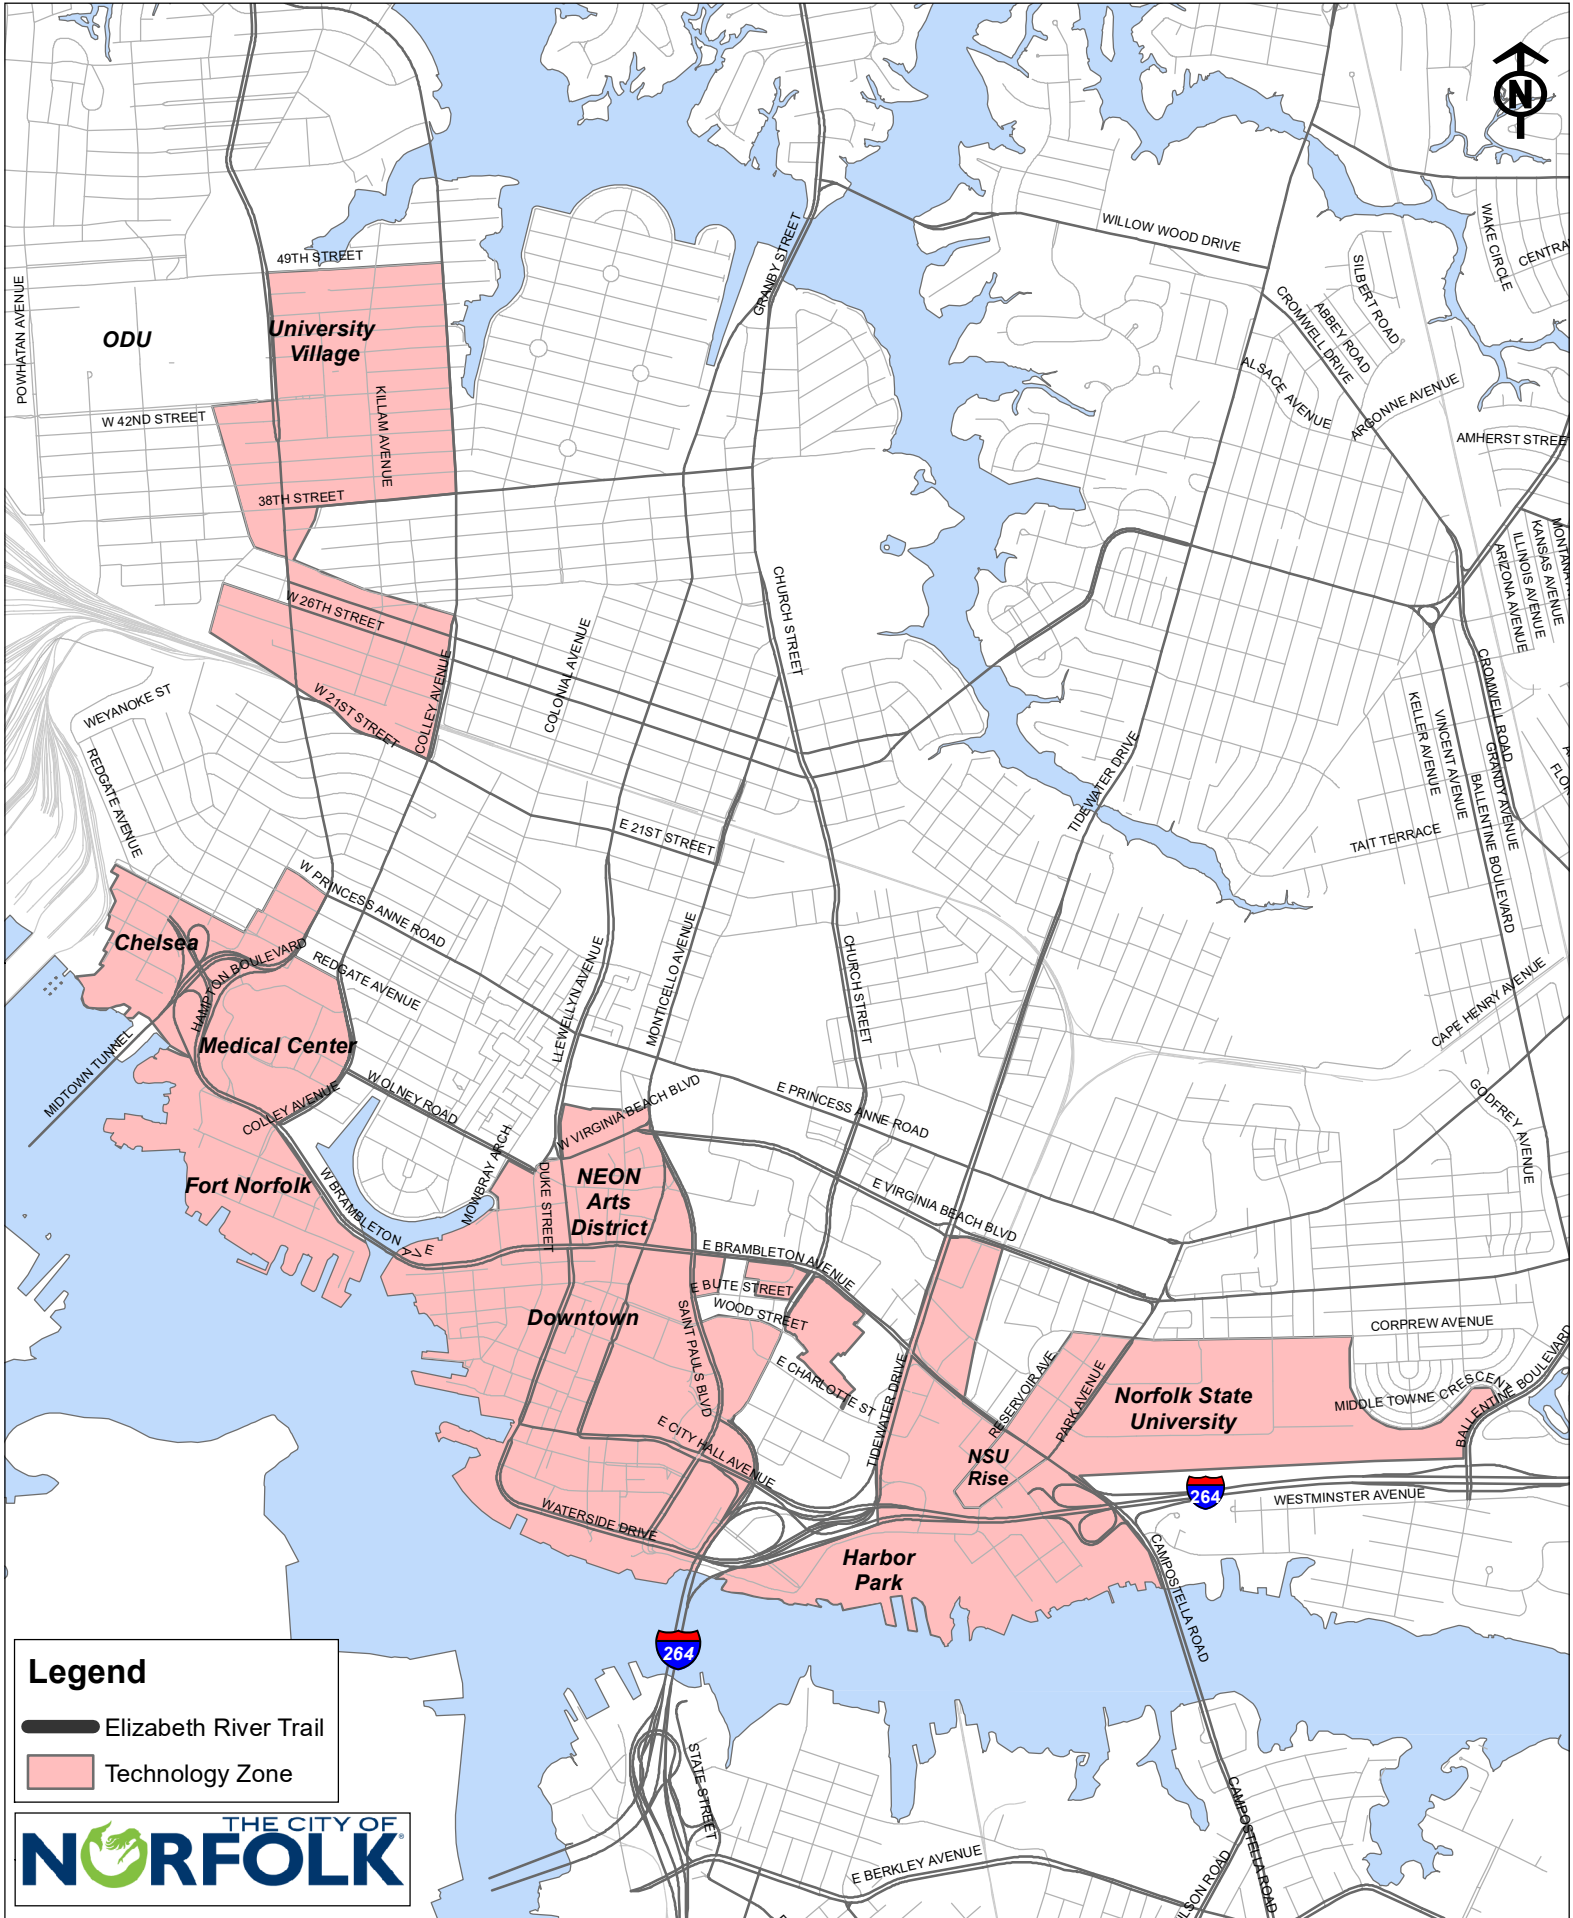

# TECHNOLOGY ZONE

**Legend**

- Elizabeth River Trail
- Technology Zone