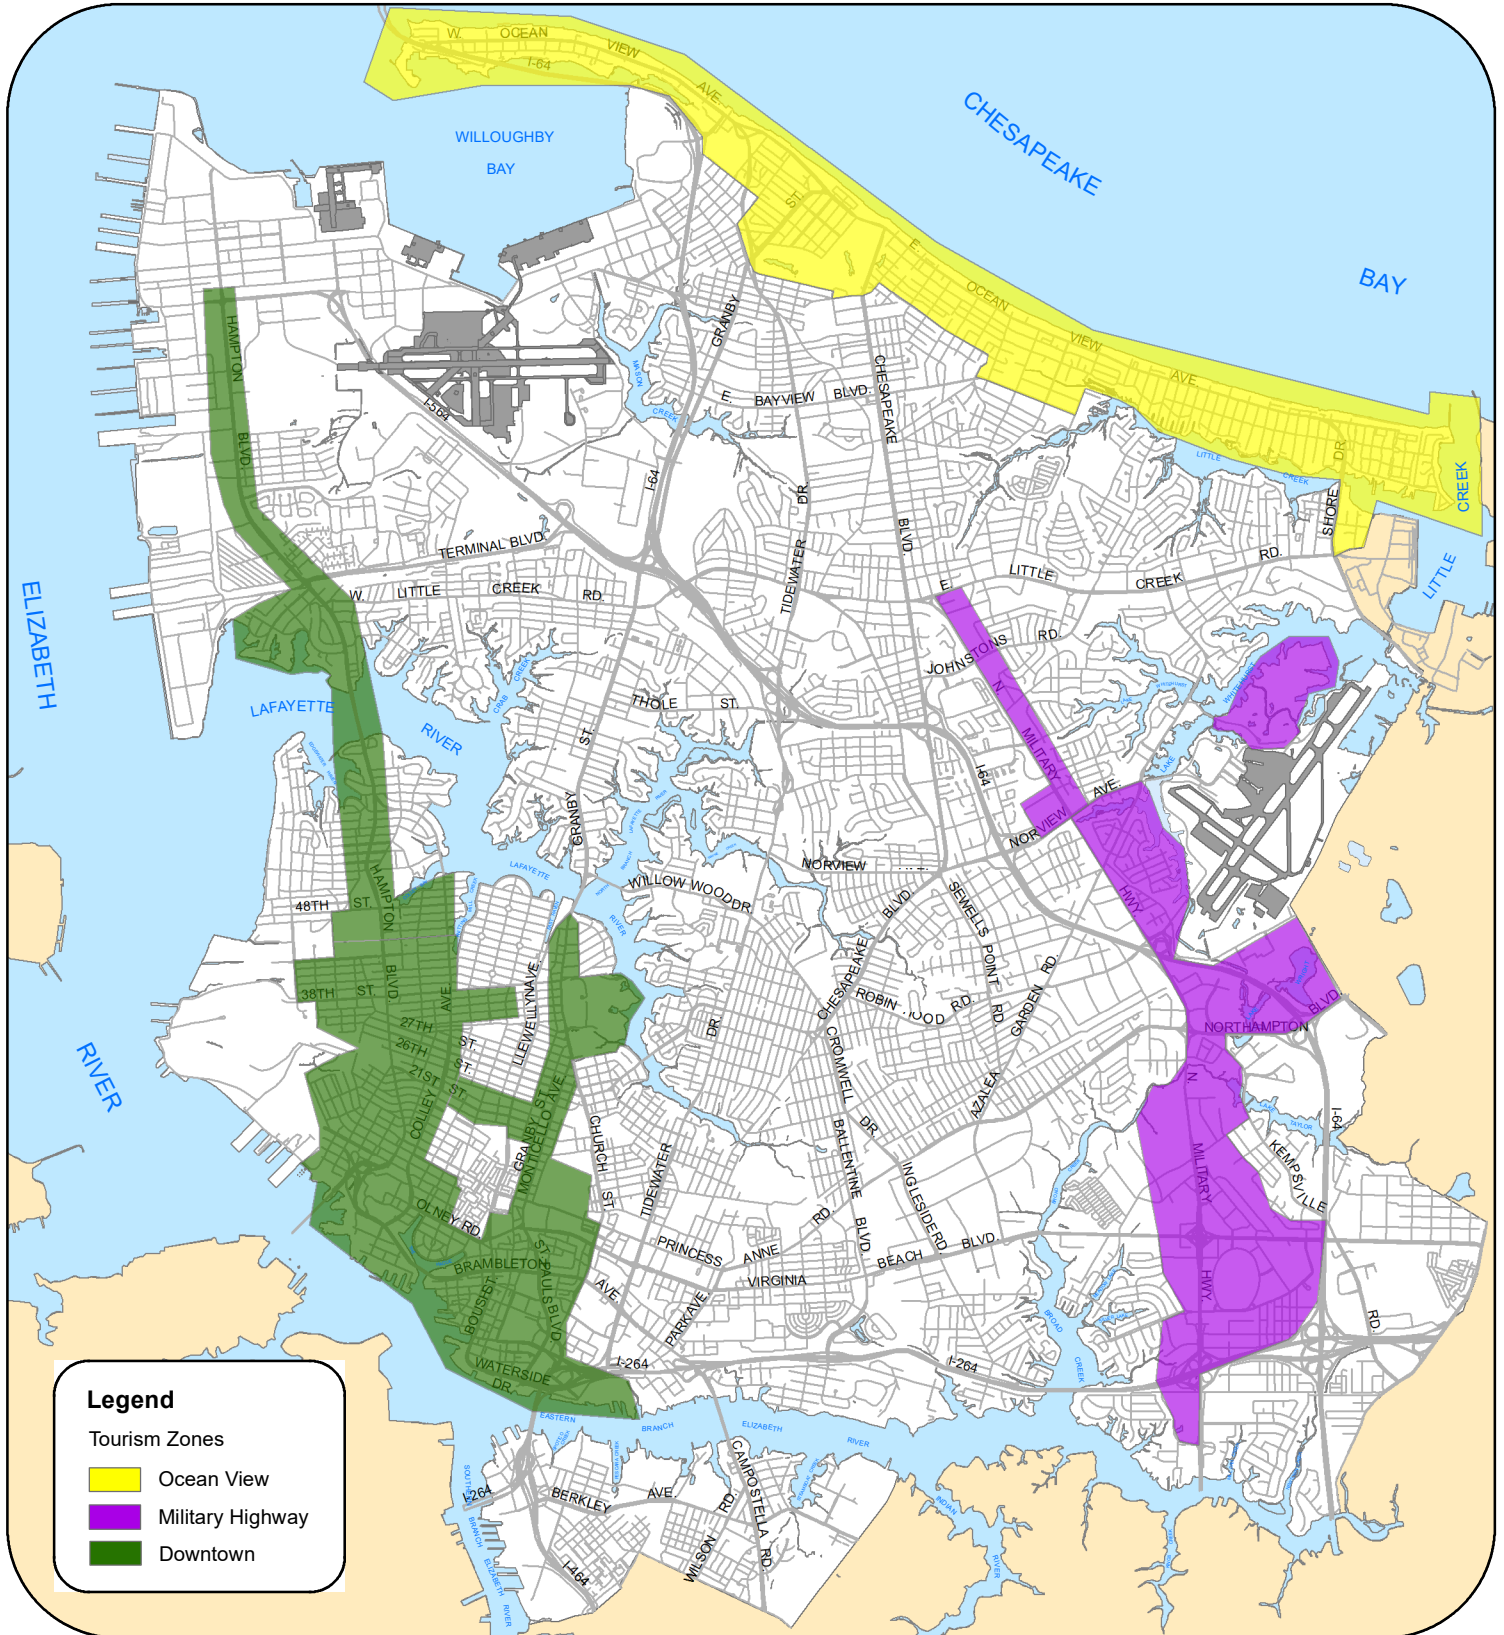

# Norfolk Tourism Zones

City of Norfolk, Virginia

### Legend

Tourism Zones

-  Ocean View
-  Military Highway
-  Downtown

Created by the Department of Information Technology, GIS Team.  
This map is intended for graphic purposes only.

Date: September 2018